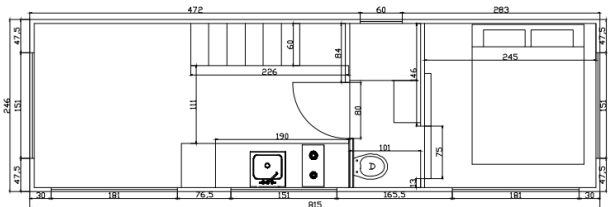

TINY HOUSE PRO

**OUR
TINY HOUSE
RANGE**

BARCELONA

- £75,000
- 8m x 2.55m x 4m (LxWxH)
- 1 Full Standing Bedroom
- 1 Loft Bedroom
- Sleeps 1-6 people
- 2 Interior Layout Options

Our beautiful Barcelona model is our best option for those who love the Hampstead and the Paris models.

Fitted with a luxurious walk-in shower, fitted kitchen and 2 separated bedrooms, the Barcelona is ready to be lived in and great for rentals.

The Floorplan

PARIS

- £75,000
- 8m x 2.55m x 4m (LxWxH)
- 1 Full Standing Bedroom
- 1 Loft Bedroom
- Sleeps 1-6 people

The Floorplan

HAMPSTEAD

- £75,000
- 8m x 2.55m x 4m (LxWxH)
- Smaller sizes available upon request.
- 2 Loft Bedrooms
- Sleeps 1-6 people

Our Hampstead model boasts a large open plan living arrangement... even for a tiny house!

The Floorplan

MAYFAIR

- £75,000
- 8m x 2.55m x 4m (LxWxH)
- Smaller sizes available upon request
- 1 Loft Bedroom
- Sleeps 1-4 people

Our Mayfair Model is our best option couples and perfect for a romantic getaway.