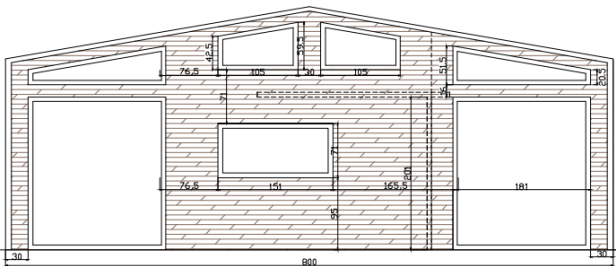

TINY HOUSE PRO

**OUR
TINY HOUSE
RANGE**

BARCELONA

- £75,000
- 8m x 2.55m x 4m (LxWxH)
- 1 Full Standing Bedroom
- 1 Loft Bedroom
- Sleeps 1-6 people
- 2 Interior Layout Options

Our beautiful Barcelona model is our best option for those who love the Hampstead and the Paris models.

Fitted with a luxurious walk-in shower, fitted kitchen and 2 separated bedrooms, the Barcelona is ready to be lived in and great for rentals.

The Floorplan

PARIS

- £75,000
- 8m x 2.55m x 4m (LxWxH)
- 1 Full Standing Bedroom
- 1 Loft Bedroom
- Sleeps 1-6 people

The Floorplan

HAMPSTEAD

- £75,000
- 8m x 2.55m x 4m (LxWxH)
- Smaller sizes available upon request.
- 2 Loft Bedrooms
- Sleeps 1-6 people

Our Hampstead model boasts a large open plan living arrangement... even for a tiny house!

Fitted with a luxurious walk-in shower, fitted kitchen and 2 separate loft bedrooms, the Hampstead is ready to be lived in.

The Floorplan (Recommended Size)

VENICE

- £70,000
- 8m x 2.55m x 3.6m(LxWxH)
- Smaller sizes available
- 1 Full Standing Bedroom
- Sleeps 1-4 people
- No stairs