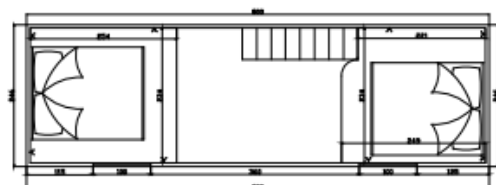

The Floorplan

HAMPSTEAD

- £75,000
- 8m x 2.55m x 4m (LxWxH)
- Smaller sizes available upon request.
- 2 Loft Bedrooms
- Sleeps 1-6 people

Our Hampstead model boasts a large open plan living arrangement... even for a tiny house!

Fitted with a luxurious walk-in shower, fitted kitchen and 2 separate loft bedrooms, the Hampstead is ready to be lived in.

The Floorplan (Recommended Size)

VENICE

- £70,000
- 8m x 2.55m x 3.6m(LxWxH)
- Smaller sizes available
- 1 Full Standing Bedroom
- Sleeps 1-4 people
- No stairs