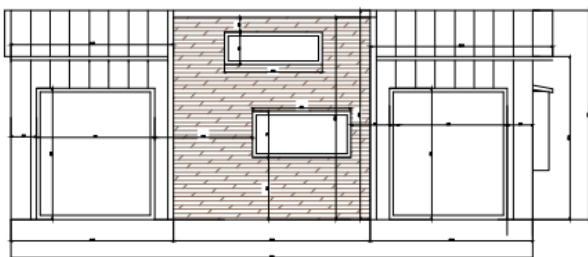

TINY HOUSE PRO

**OUR
TINY HOUSE
RANGE**

BARCELONA

- £75,000
- 8m x 2.55m x 4m (LxWxH)
- 1 Full Standing Bedroom
- 1 Loft Bedroom
- Sleeps 1-6 people
- 2 Interior Layout Options

Our beautiful Barcelona model is our best option for those who love the Hampstead and the Paris models.

Fitted with a luxurious walk-in shower, fitted kitchen and 2 separated bedrooms, the Barcelona is ready to be lived in and great for rentals.

The Floorplan

PARIS

- £75,000
- 8m x 2.55m x 4m (LxWxH)
- 1 Full Standing Bedroom
- 1 Loft Bedroom
- Sleeps 1-6 people

The Floorplan

HAMPSTEAD

- £75,000
- 8m x 2.55m x 4m (LxWxH)
- Smaller sizes available upon request.
- 2 Loft Bedrooms
- Sleeps 1-6 people

Our Hampstead model boasts a large open plan living arrangement... even for a tiny house!

Fitted with a luxurious walk-in shower, fitted kitchen and 2 separate loft bedrooms, the Hampstead is ready to be lived in.

The Floorplan (Recommended Size)

VENICE

- £70,000
- 8m x 2.55m x 3.6m(LxWxH)
- Smaller sizes available
- 1 Full Standing Bedroom
- Sleeps 1-4 people
- No stairs