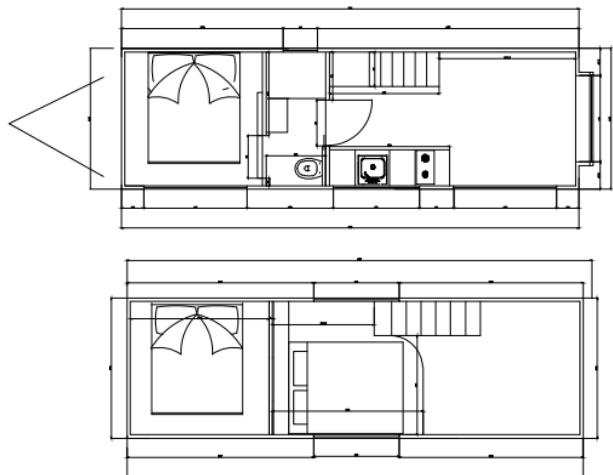

TINY HOUSE PRO

**OUR
TINY HOUSE
RANGE**

BARCELONA

- £75,000
- 8m x 2.55m x 4m (LxWxH)
- 1 Full Standing Bedroom
- 1 Loft Bedroom
- Sleeps 1-6 people
- 2 Interior Layout Options

Our beautiful Barcelona model is our best option for those who love the Hampstead and the Paris models.

Fitted with a luxurious walk-in shower, fitted kitchen and 2 separated bedrooms, the Barcelona is ready to be lived in and great for rentals.

The Floorplan

PARIS

- £75,000
- 8m x 2.55m x 4m (LxWxH)
- 1 Full Standing Bedroom
- 1 Loft Bedroom
- Sleeps 1-6 people

The Floorplan

HAMPSTEAD

- £75,000
- 8m x 2.55m x 4m (LxWxH)
- Smaller sizes available upon request.
- 2 Loft Bedrooms
- Sleeps 1-6 people

Our Hampstead model boasts a large open plan living arrangement... even for a tiny house!

Fitted with a luxurious walk-in shower, fitted kitchen and 2 separate loft bedrooms, the Hampstead is ready to be lived in.

The Floorplan (Recommended Size)

VENICE

- £70,000
- 8m x 2.55m x 3.6m(LxWxH)
- Smaller sizes available
- 1 Full Standing Bedroom
- Sleeps 1-4 people
- No stairs