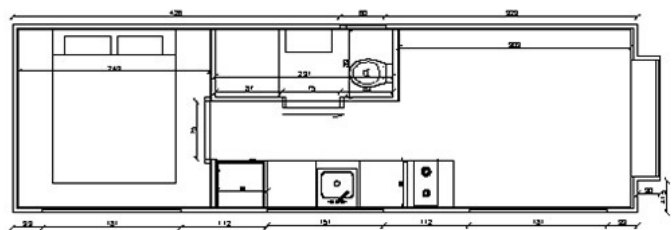

The Floorplan

HAMPSTEAD

- £75,000
- 8m x 2.55m x 4m (LxWxH)
- Smaller sizes available upon request.
- 2 Loft Bedrooms
- Sleeps 1-6 people

Our Hampstead model boasts a large open plan living arrangement... even for a tiny house!

Fitted with a luxurious walk-in shower, fitted kitchen and 2 separate loft bedrooms, the Hampstead is ready to be lived in.

The Floorplan (Recommended Size)

VENICE

- £70,000
- 8m x 2.55m x 3.6m(LxWxH)
- Smaller sizes available
- 1 Full Standing Bedroom
- Sleeps 1-4 people
- No stairs

The Floorplan

MAYFAIR

- £75,000
- 8m x 2.55m x 4m (LxWxH)
- Smaller sizes available upon request
- 1 Loft Bedroom
- Sleeps 1-4 people

Our Mayfair Model is our best option couples and perfect for a romantic getaway.