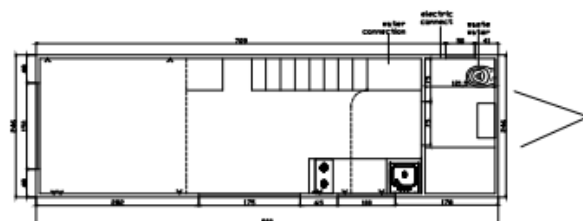

The Floorplan

HAMPSTEAD

- £75,000
- 8m x 2.55m x 4m (LxWxH)
- Smaller sizes available upon request.
- 2 Loft Bedrooms
- Sleeps 1-6 people

Our Hampstead model boasts a large open plan living arrangement... even for a tiny house!

Fitted with a luxurious walk-in shower, fitted kitchen and 2 separate loft bedrooms, the Hampstead is ready to be lived in.

The Floorplan (Recommended Size)

VENICE

- £70,000
- 8m x 2.55m x 3.6m(LxWxH)
- Smaller sizes available
- 1 Full Standing Bedroom
- Sleeps 1-4 people
- No stairs

The Floorplan

MAYFAIR

- £75,000
- 8m x 2.55m x 4m (LxWxH)
- Smaller sizes available upon request
- 1 Loft Bedroom
- Sleeps 1-4 people

Our Mayfair Model is our best option couples and perfect for a romantic getaway.