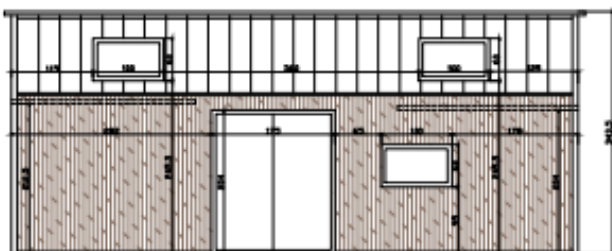

Fitted with a luxurious walk-in shower, fitted kitchen and 2 separated bedrooms, the Barcelona is ready to be lived in and great for rentals.

The Floorplan

PARIS

- £75,000
- 8m x 2.55m x 4m (LxWxH)
- 1 Full Standing Bedroom
- 1 Loft Bedroom
- Sleeps 1-6 people

The Floorplan

HAMPSTEAD

- £75,000
- 8m x 2.55m x 4m (LxWxH)
- Smaller sizes available upon request.
- 2 Loft Bedrooms
- Sleeps 1-6 people

Our Hampstead model boasts a large open plan living arrangement... even for a tiny house!

Fitted with a luxurious walk-in shower, fitted kitchen and 2 separate loft bedrooms, the Hampstead is ready to be lived in.

The Floorplan (Recommended Size)

VENICE

- £70,000
- 8m x 2.55m x 3.6m(LxWxH)
- Smaller sizes available
- 1 Full Standing Bedroom
- Sleeps 1-4 people
- No stairs

Our Venice model is our best option for those who require step free access or are limited with height restrictions.

Our one floor option is fully fitted with a kitchen, bathroom, full standing height bedroom and separate living area.