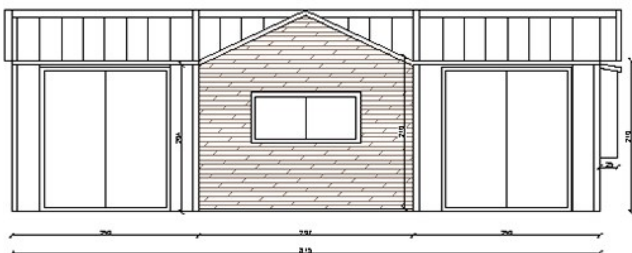

The Floorplan

HAMPSTEAD

- £75,000
- 8m x 2.55m x 4m (LxWxH)
- Smaller sizes available upon request.
- 2 Loft Bedrooms
- Sleeps 1-6 people

Our Hampstead model boasts a large open plan living arrangement... even for a tiny house!

Fitted with a luxurious walk-in shower, fitted kitchen and 2 separate loft bedrooms, the Hampstead is ready to be lived in.

The Floorplan (Recommended Size)

VENICE

- £70,000
- 8m x 2.55m x 3.6m(LxWxH)
- Smaller sizes available
- 1 Full Standing Bedroom
- Sleeps 1-4 people
- No stairs

Our Venice model is our best option for those who require step free access or are limited with height restrictions.

Our one floor option is fully fitted with a kitchen, bathroom, full standing height bedroom and separate living area.

The Floorplan

MAYFAIR

- £75,000
- 8m x 2.55m x 4m (LxWxH)
- Smaller sizes available upon request
- 1 Loft Bedroom
- Sleeps 1-4 people

Our Mayfair Model is our best option couples and perfect for a romantic getaway.