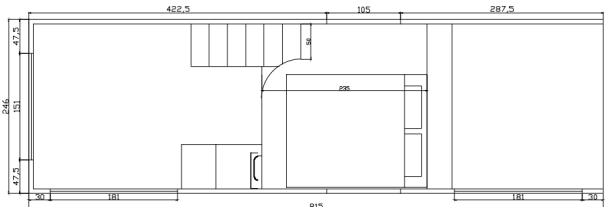

TINY HOUSE PRO

**OUR
TINY HOUSE
RANGE**

BARCELONA

- £75,000
- 8m x 2.55m x 4m (LxWxH)
- 1 Full Standing Bedroom
- 1 Loft Bedroom
- Sleeps 1-6 people
- 2 Interior Layout Options

Our beautiful Barcelona model is our best option for those who love the Hampstead and the Paris models.

Fitted with a luxurious walk-in shower, fitted kitchen and 2 separated bedrooms, the Barcelona is ready to be lived in and great for rentals.

The Floorplan

PARIS

- £75,000
- 8m x 2.55m x 4m (LxWxH)
- 1 Full Standing Bedroom
- 1 Loft Bedroom
- Sleeps 1-6 people

The Floorplan

HAMPSTEAD

- £75,000
- 8m x 2.55m x 4m (LxWxH)
- Smaller sizes available upon request.
- 2 Loft Bedrooms
- Sleeps 1-6 people

Our Hampstead model boasts a large open plan living arrangement... even for a tiny house!

The Floorplan

MAYFAIR

- £75,000
- 8m x 2.55m x 4m (LxWxH)
- Smaller sizes available upon request
- 1 Loft Bedroom
- Sleeps 1-4 people

Our Mayfair Model is our best option couples and perfect for a romantic getaway.